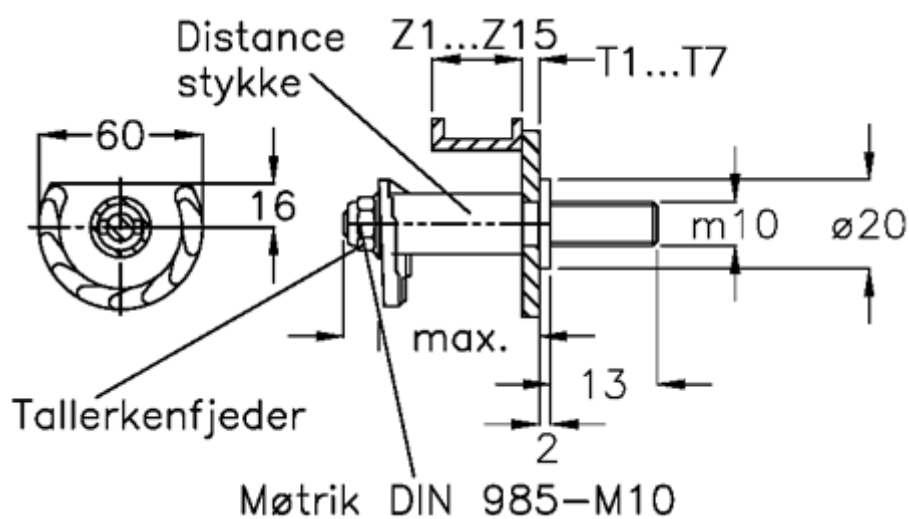

Article number: 20895611

Description: E+G Door lock
GN 117-GB-T6-Z11

Measures

Cam thickness = 30-39